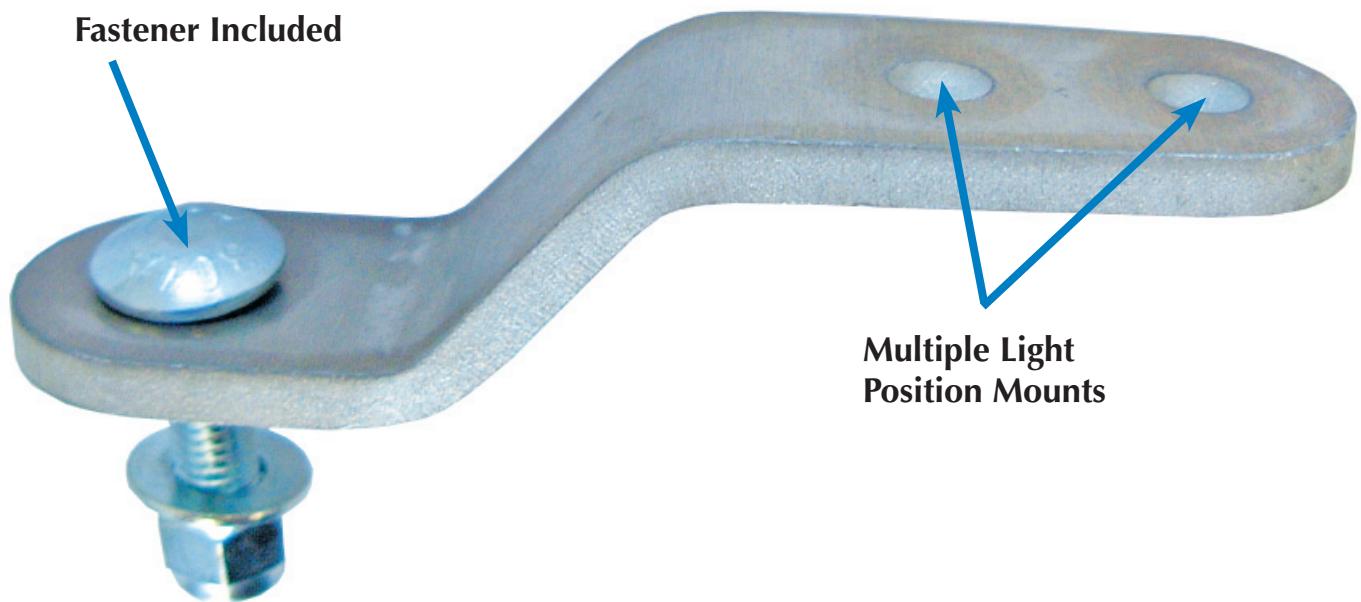

# OFFSET MOOSE BUMPER LIGHT BRACKETS PART # 105058

**Quick and Easy Installation!  
Mounts To Any Magnum Moose Bumper**

**CALL FOR THE DEALER NEAREST YOU!**

**1-800-661-3406**

**NOTE:**  
DO NOT DRILL IN HATCHED  
AREA - LATCH ASSEMBLY  
BELOW