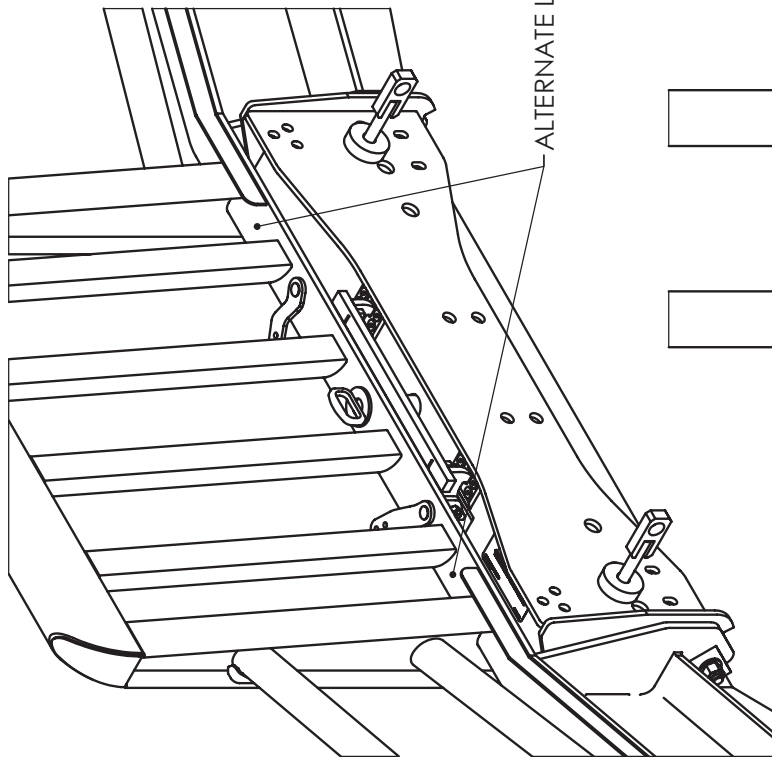

# OFFSET MOOSE BUMPER LIGHT BRACKETS PART # 105058

**Quick and Easy Installation!  
Mounts To Any Magnum Moose Bumper**

**CALL FOR THE DEALER NEAREST YOU!**

**1-800-661-3406**

**NOTE:**  
DO NOT DRILL IN HATCHED  
AREA - LATCH ASSEMBLY  
BELOW